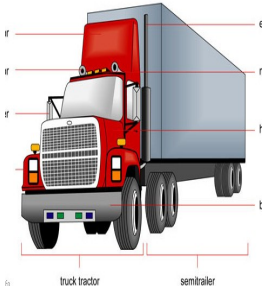

Tree

Cheese

Camera

Finger

YY-2

Cord

Truck

Coffee